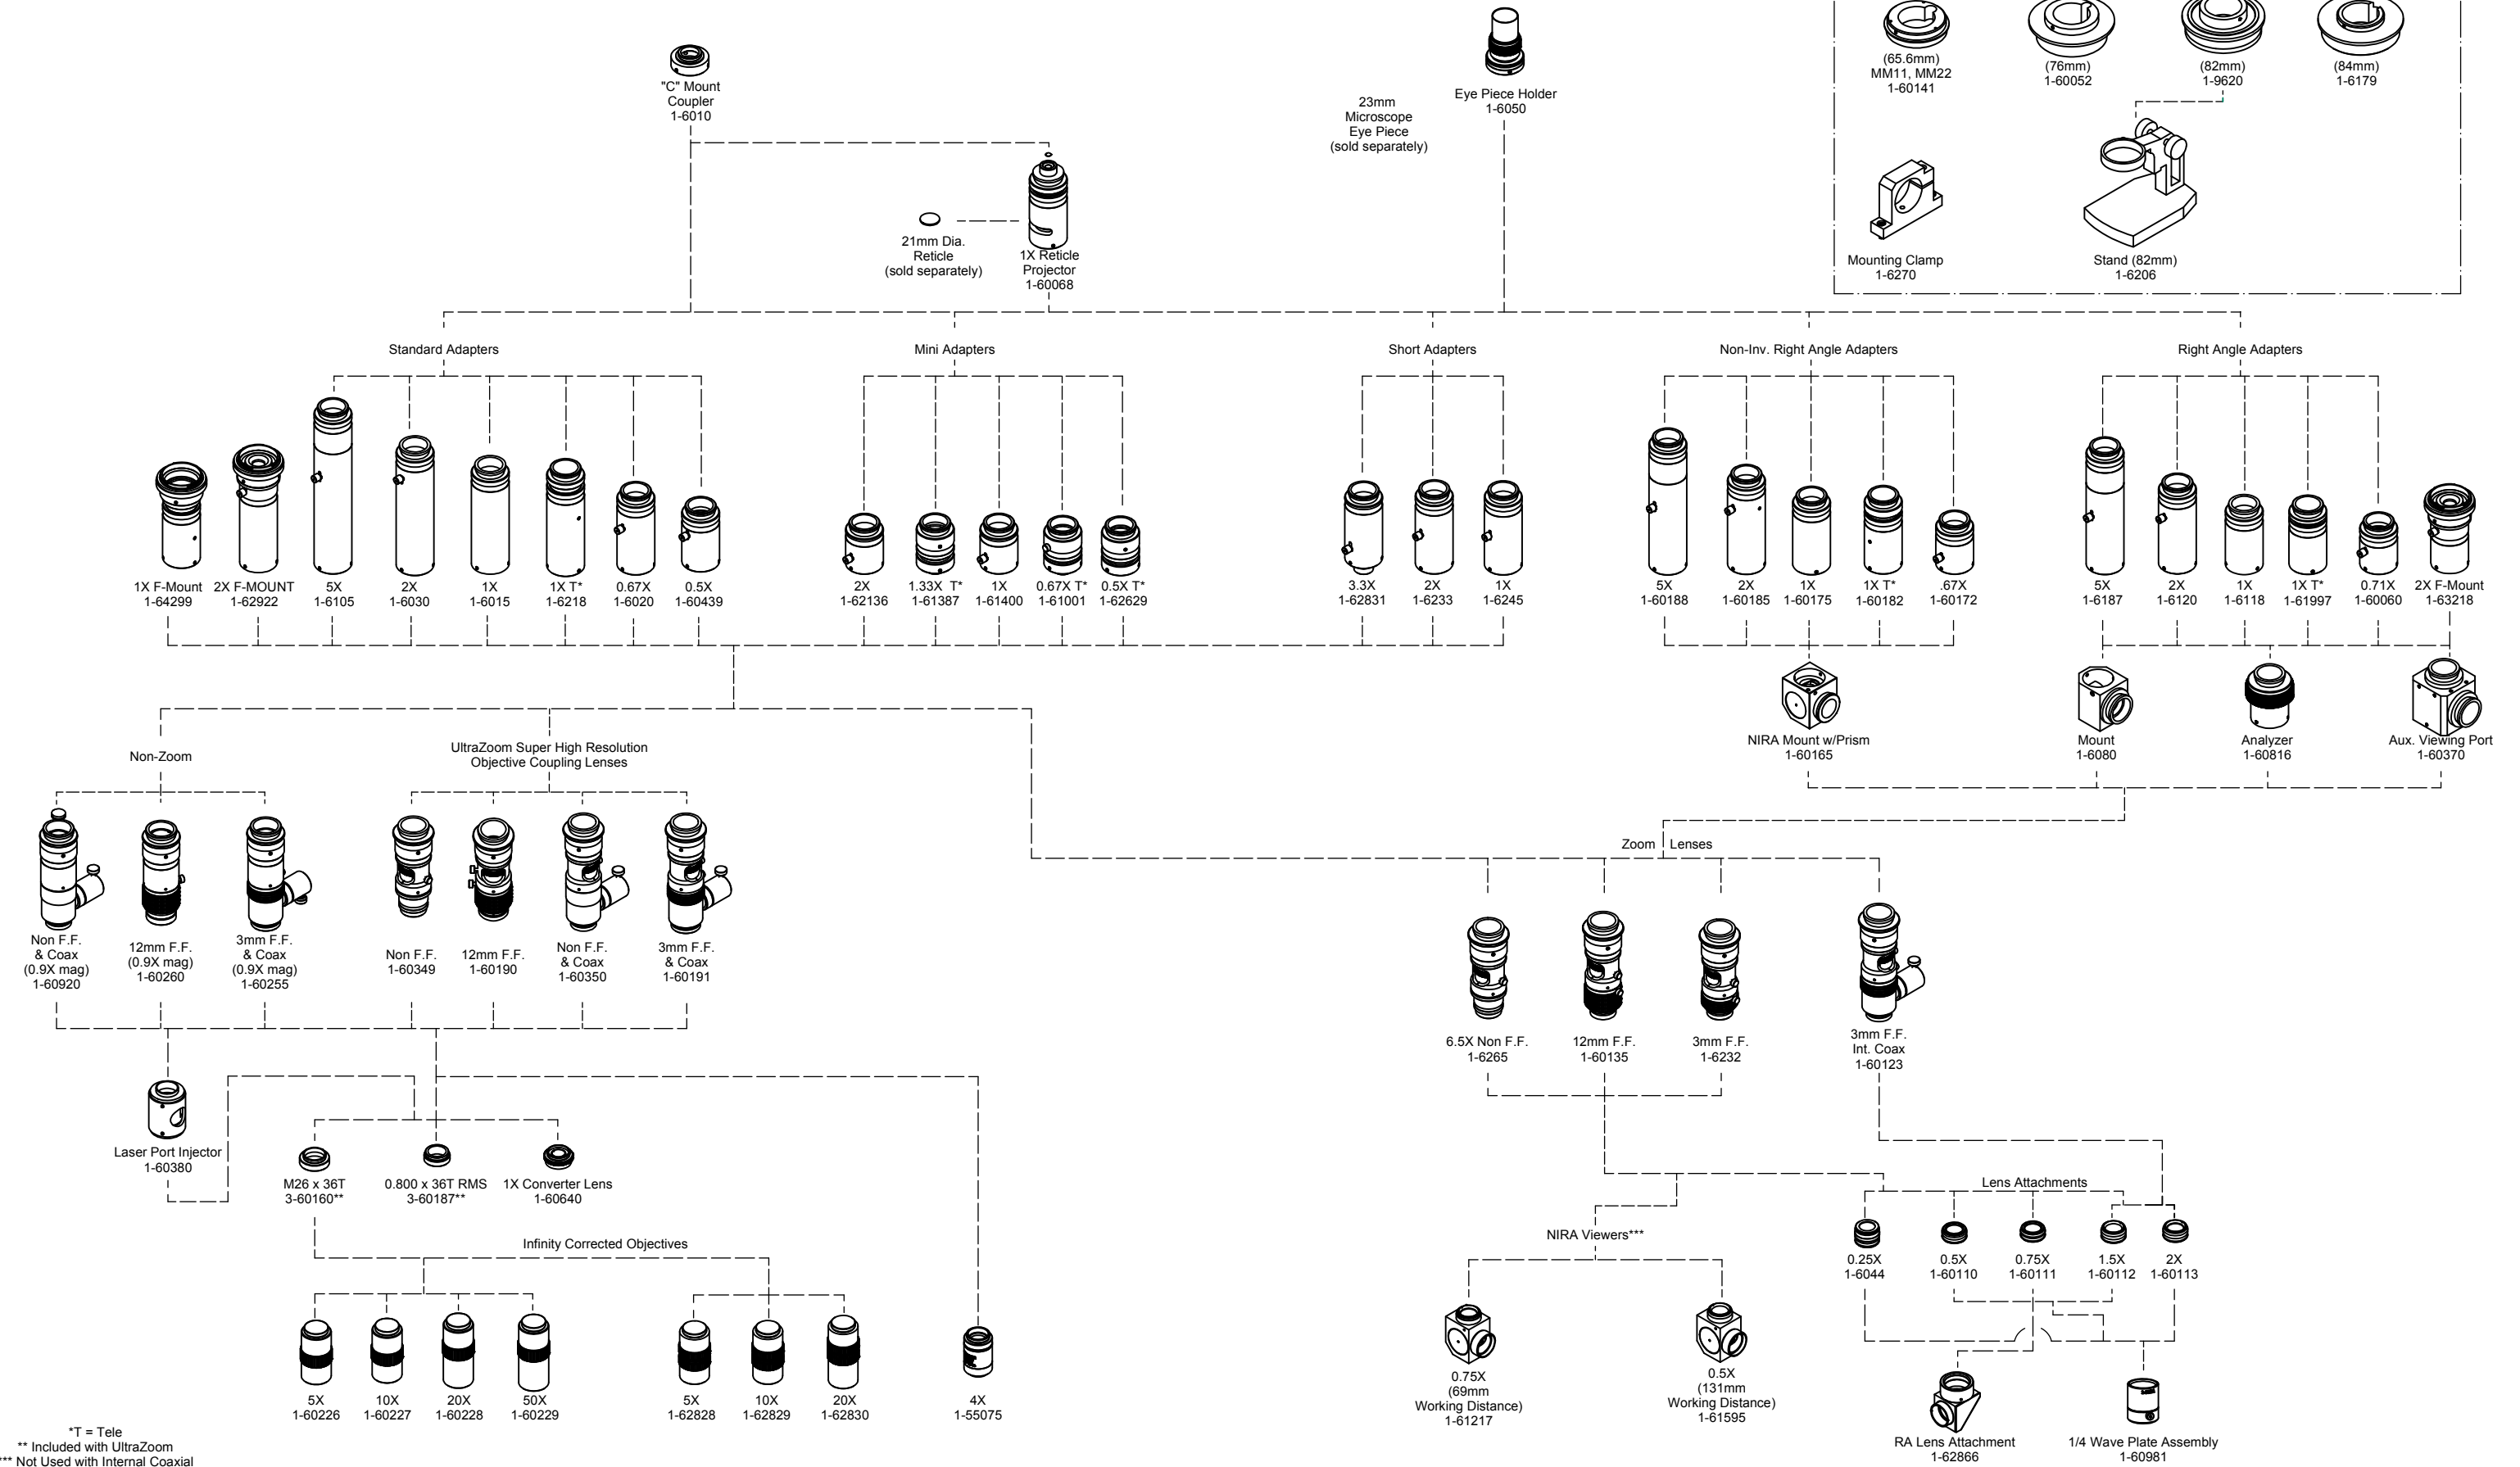

Zoom 6000 System Diagram

*T = Tele
 ** Included with UltraZoom
 *** Not Used with Internal Coaxial