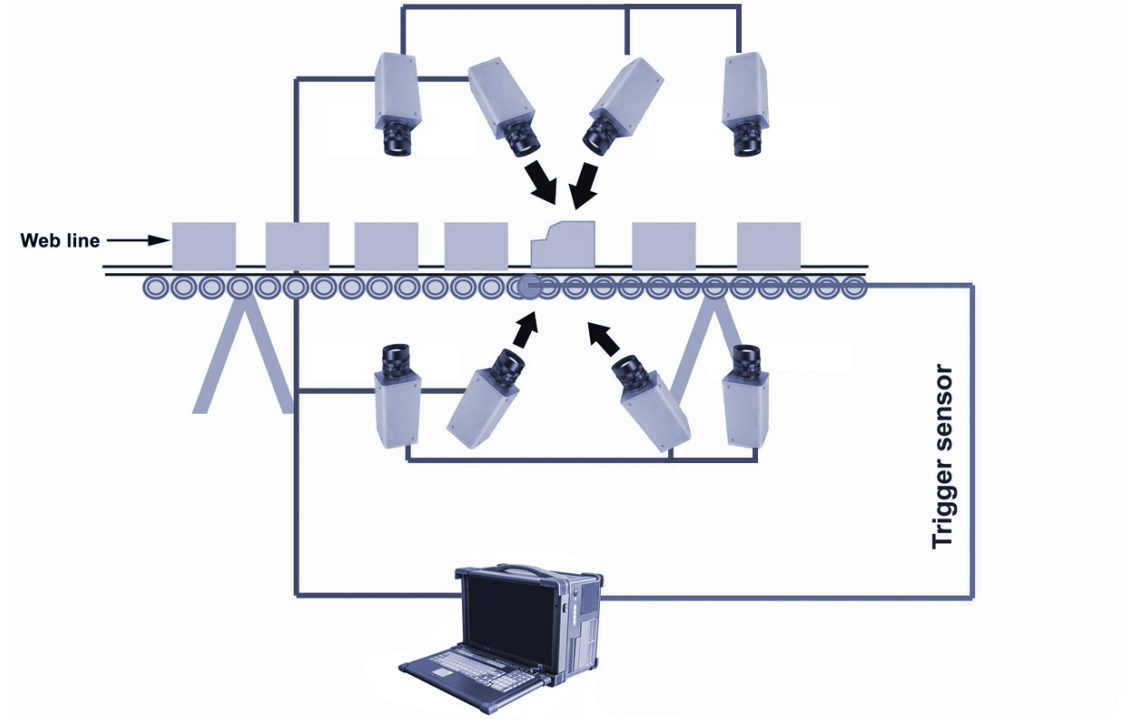

High Speed Capture Solutions for Industry

BY NORPIX

Single or Multiple Camera Solutions

Camera Types

GigE Vision, USB3, Camera Link, CoaXPress.

10 GigE Vision cameras with optical fiber for long distance.

| | | Frame Rate - FPS |
|------------|---------------|------------------|
| Resolution | VGA 640 x 480 | 4620 |
| | 1k x 1k | 1470 |
| | 2k x 1k | 900 |
| | 4MP and 25MP | Up to 500fps |

BY NORPIX

Accessories Construction

CAMERA ENCLOSURES

Portable or Desktop solution

BY NORPIX