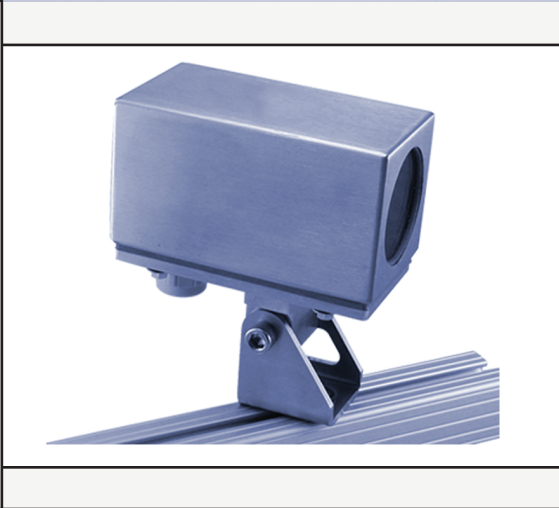

High Speed Capture Solutions for Industry

BY NORPIX

Single or Multiple Camera Solutions

Camera Types

GigE Vision, USB3, Camera Link, CoaXPress.

10 GigE Vision cameras with optical fiber for long distance.

| | | Frame Rate - FPS |
|------------|---------------|------------------|
| Resolution | VGA 640 x 480 | 4620 |
| | 1k x 1k | 1470 |
| | 2k x 1k | 900 |
| | 4MP and 25MP | Up to 500fps |

BY NORPIX

Accessories Construction

CAMERA ENCLOSURES

Portable or Desktop solution

BY NORPIX